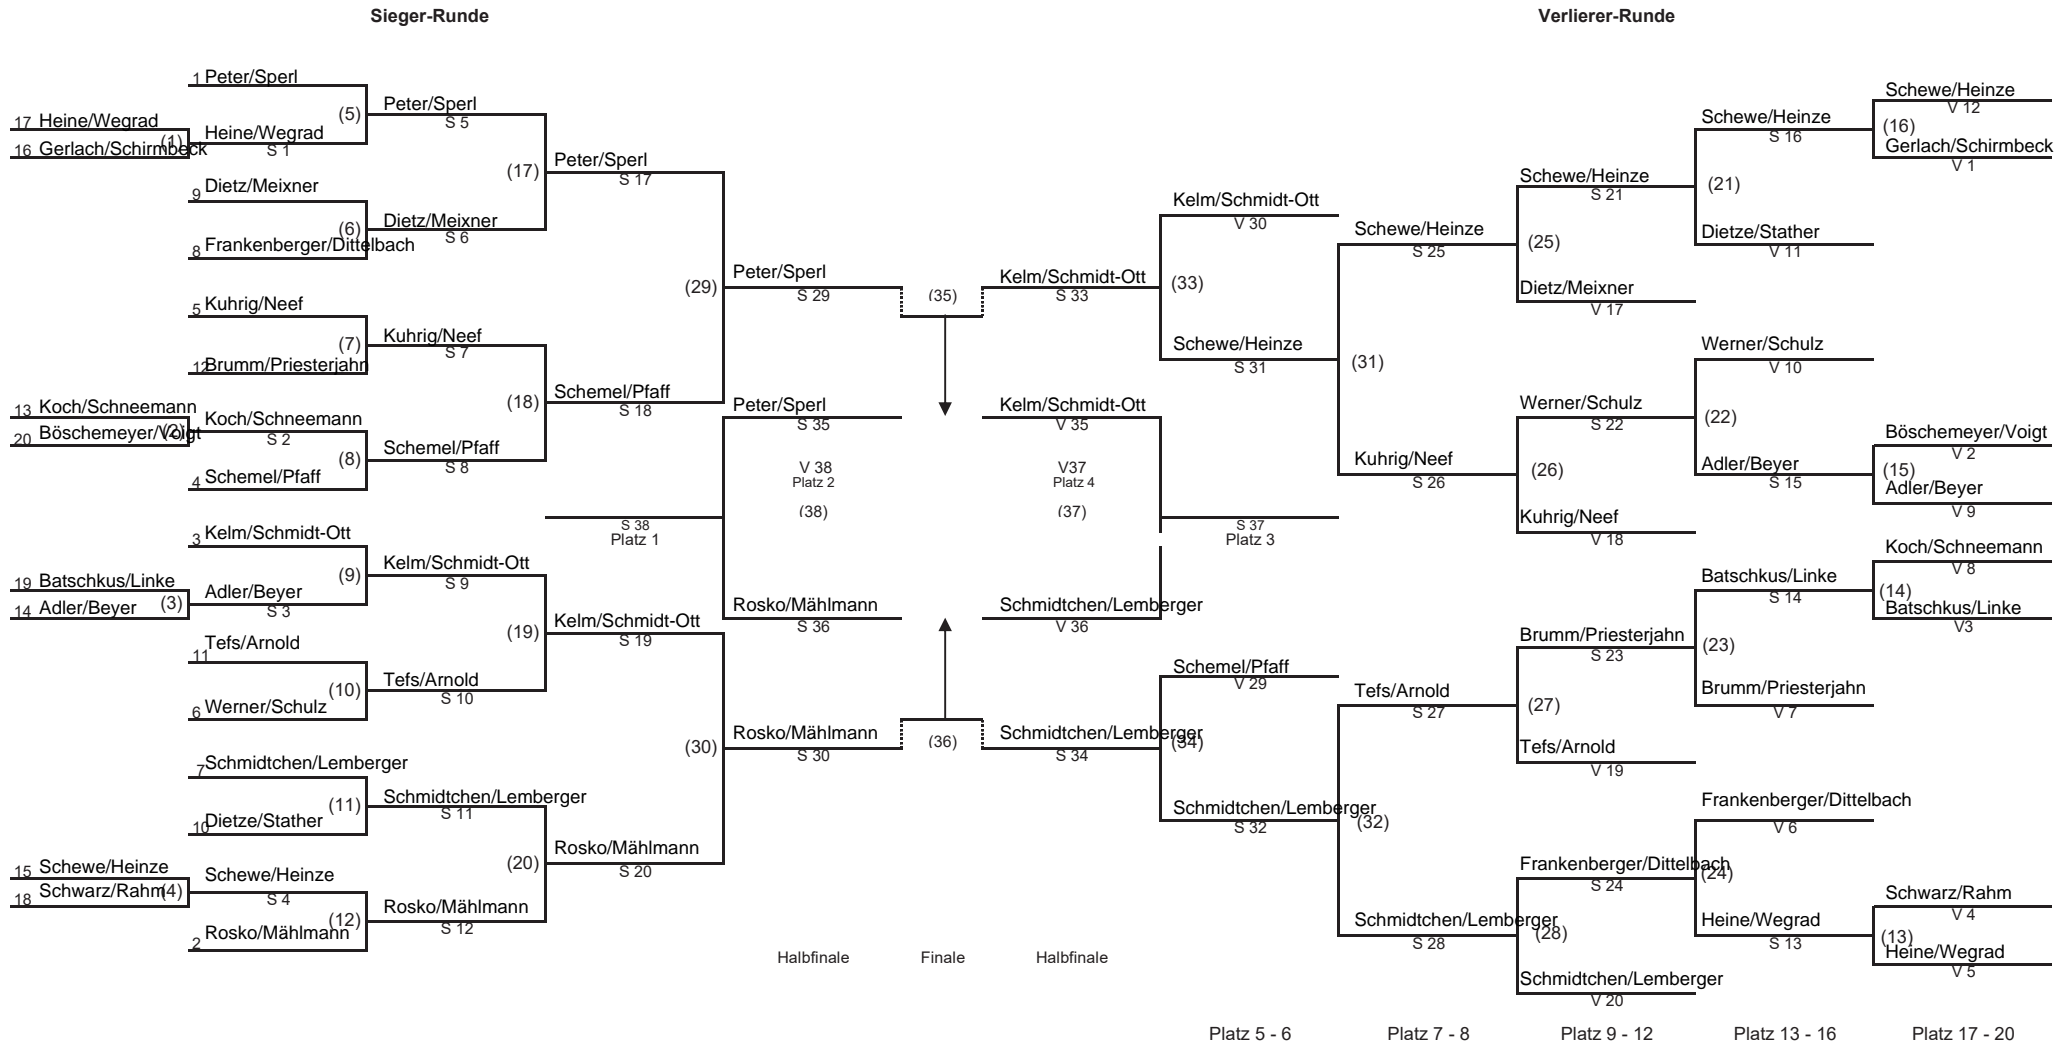

Beach-Volleyball / Double Elimination

20 Teams

Berliner Indoor Session 1/3 - Indoor Beach Serie - Frauen - 16.02.2020